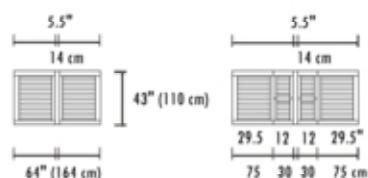

category : BAR TABLES

43"X64-76.5-88" DOUBLE RECTANGULAR EXTENSION BAR TABLE

code : TB - E008

W43 x H42 x L64-76.5-88"

W110 x H107 x L164-194-224 cm

Net Weight : 145 lbs. (66 kgs)

Gross Weight : 150 lbs. (68 kgs)

Packaging Dimension

67 x 46 x 9" = 16.71 cu. Ft

170 x 116 x 24 cm = 0.47 m³

Length with only 1 butterfly opens is 76.5" (194 cm).

Length with all 2 butterflies open is 88" (224 cm).

FULLY CLOSED

FULLY EXTENDED